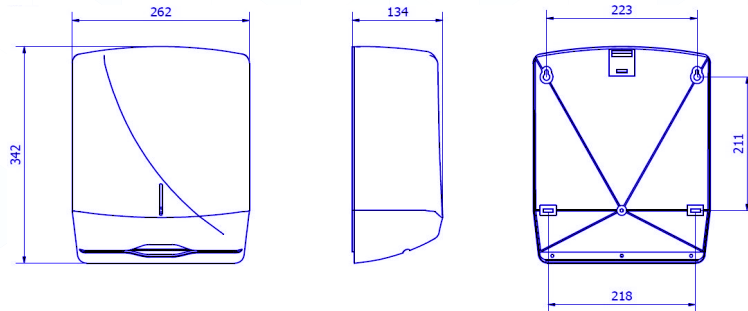

AH25000

- Satin stainless steel cover/grey base

AH25500

- Polished stainless steel cover/grey base

Dimensions (mm)

AH25000/AH25500

Weight: 1.710 k

Dimensions with packaging

AH25000/AH25500			
Height	Width	Depth	Weight
355 mm	277 mm	145 mm	1.930 k

Package

AH25000/AH25500

- 1 unit per package.
- 4 units per repackage

Installation

- With screws and plugs.
- It includes: 1 tool, 4 plugs and 4 screws.