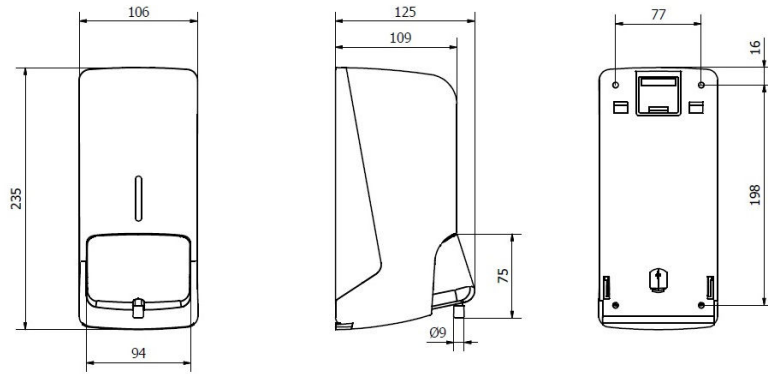

Parts and materials

- Stainless steel AISI 304 cover.
- ABS plastic base.
- Push button in ABS plastic + polished stainless steel trim.

Comments

- Push-button pressure: 2 kg
- Dose per service: 0.55 ml.
- Capacity of 0.8 L (1455 doses per tank).

Colour/Finish

AC45000 / AC45500

- Polished and satin steel.

Dimensions (mm)

Dimensions without packaging

| AC45000 / AC45500 | | | |
|--------------------------|--------|--------|----------|
| Height | Width | Depth | Weight |
| 238 mm | 113 mm | 120 mm | 0.845 kg |

Dimensions with packaging

| AC45000 / AC45500 | | | |
|--------------------------|--------|--------|----------|
| Height | Width | Depth | Weight |
| 245 mm | 124 mm | 135 mm | 0.980 kg |

Package

- Package with one item for all the references.
- Repackage with ten items for all the references.