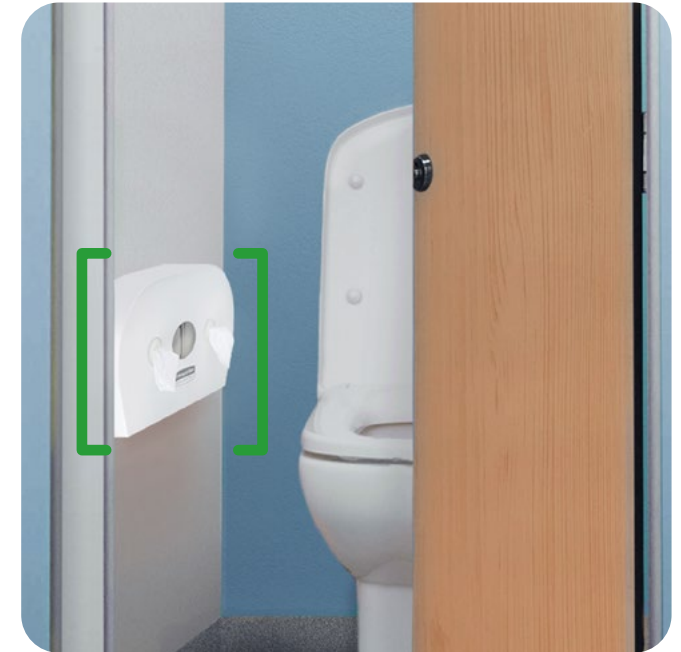

Controlled Toilet Tissue Systems

- High capacity systems designed to reduce refill events and run-outs
- Controlled single-sheet dispensing reducing usage and waste

¹Scott® Essential™ Rolled Hand Towel for ICON™ (6638).

²Dispensing test conducted by Patmore Slade Horizons in September 2021.