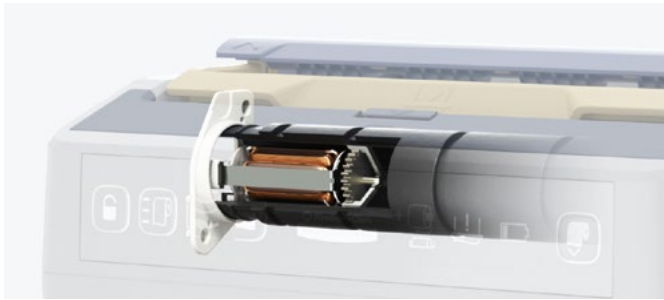

Direct Drive Technology

Jam-free operation

Proven 99.9% jam-free performance to ensure paper towels are available when needed.¹