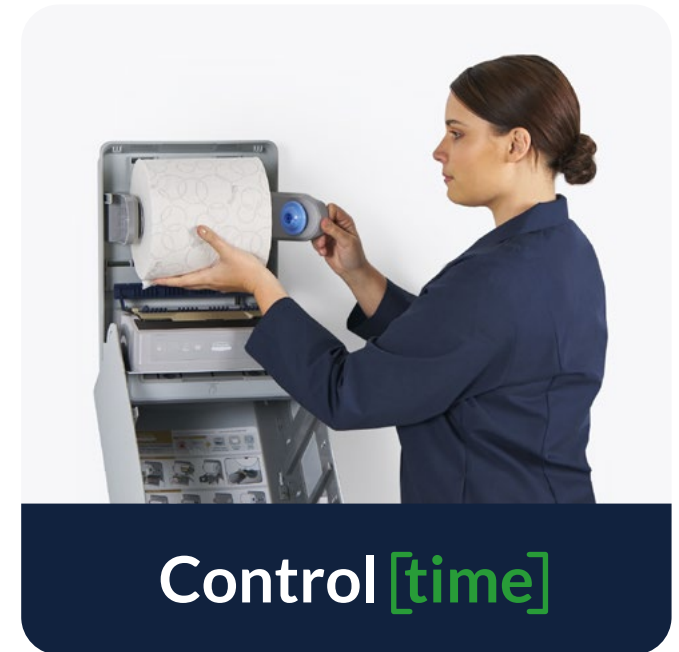

High capacity, reliable and easy to use systems for less servicing time

- Controlled dispensing delivers just the right amount of hand towel, soap or toilet tissue – reducing waste in your washrooms.
- No more streaming tissue, waste on the floor, or unnecessary servicing.
- High capacity, reliable and easy to use systems for less servicing time and resource.