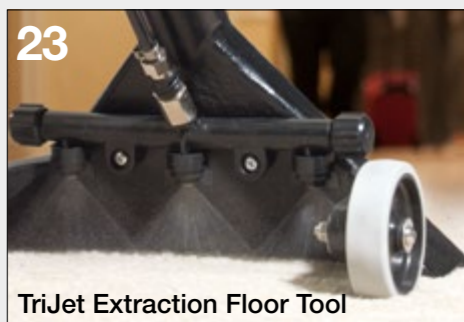

CleanCare

A wide range of professional tools for every job. Tested beyond the standards for optimum cleaning results.

Dry Brush Tool

Wet Floor Tool

TriJet Extraction Floor Tool

Contents

32mm Kits	14-16
32mm Accessories	16-20
38mm Kits	21-22
38mm Accessories	22-25
51mm Kits	25
51mm Accessories	26-27
General Accessories	27-29