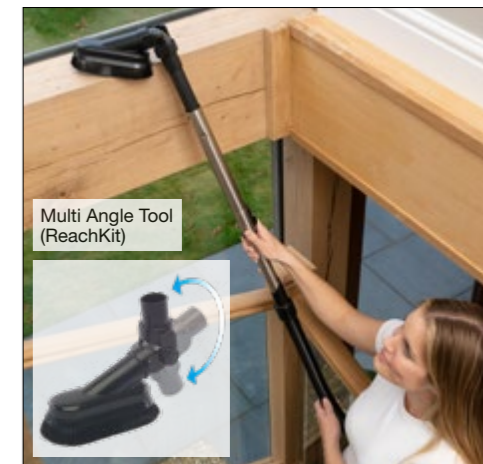

Henry HepaFlo Bags

5 Bag Pack 907076 (NVM-1CH)
10 Bag Pack 907075 (NVM-1CH)

Designed for Henry, by Henry
Henry Bags are the perfect fit, maximising capacity and airflow, delivering peak suction.

Genuine Henry HepaFlo Bags are suitable for use with Henry, Hetty, Harry and James.