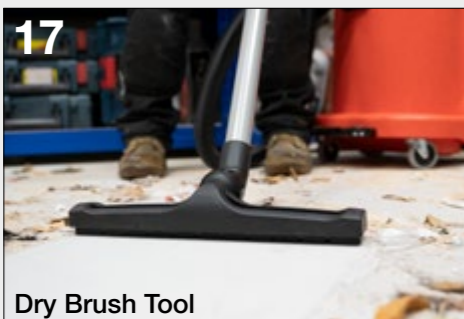

CleanCare

A wide range of professional tools for every job. Tested beyond the standards for optimum cleaning results.