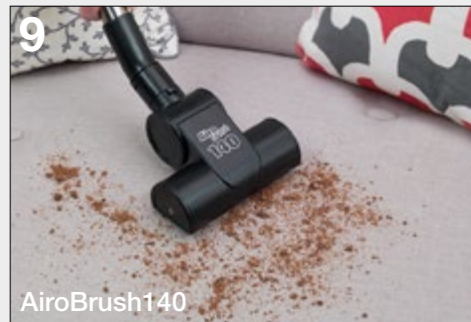

Numatic

Vacuum Accessory Range 2022

HomeCare & Hi-Line

Clean up crumbs, remove stubborn pet hairs or deep clean the carpets, there's a Genuine Henry Accessory for every job.

Contents

Genuine Henry Accessories	4-5
HomeCare Kits	6-8
Hi-Line Accessory Kits	8-9
32mm Accessories	9-10
General Accessories	11
Henry & Hetty SprayMop	11