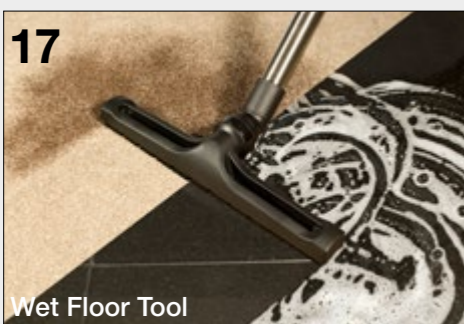

Dry Brush Tool