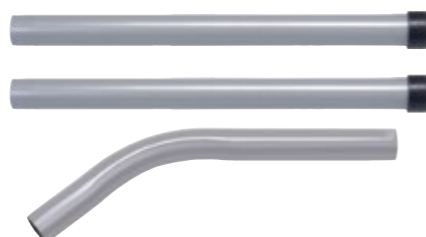

602164 Combination Dusting Brush & Upholstery Tool

602160 305mm ABS Crevice Tool

602163 130mm Rubber Gulper Tool

602168 100mm Banana Pipe Cleaning Tool
602169 200mm Banana Pipe Cleaning Tool

38mm Tubes

602920 Stainless Steel Extension Tube
602919 Stainless Steel Tube Bend
602917 3-Piece Stainless Steel Tube Set