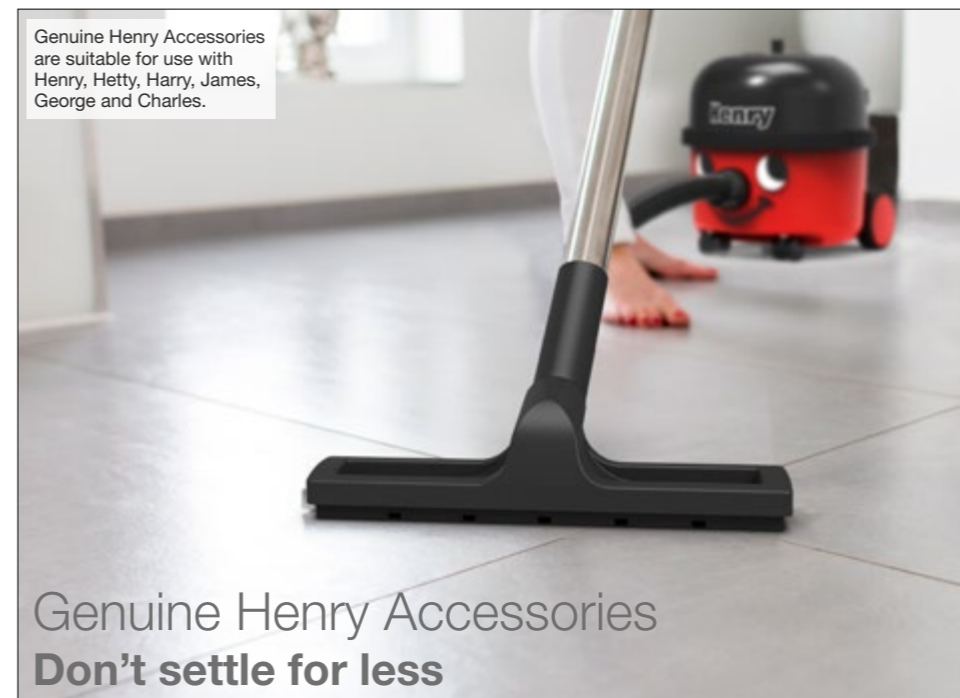

Genuine Henry Accessories are suitable for use with Henry, Hetty, Harry, James, George and Charles.