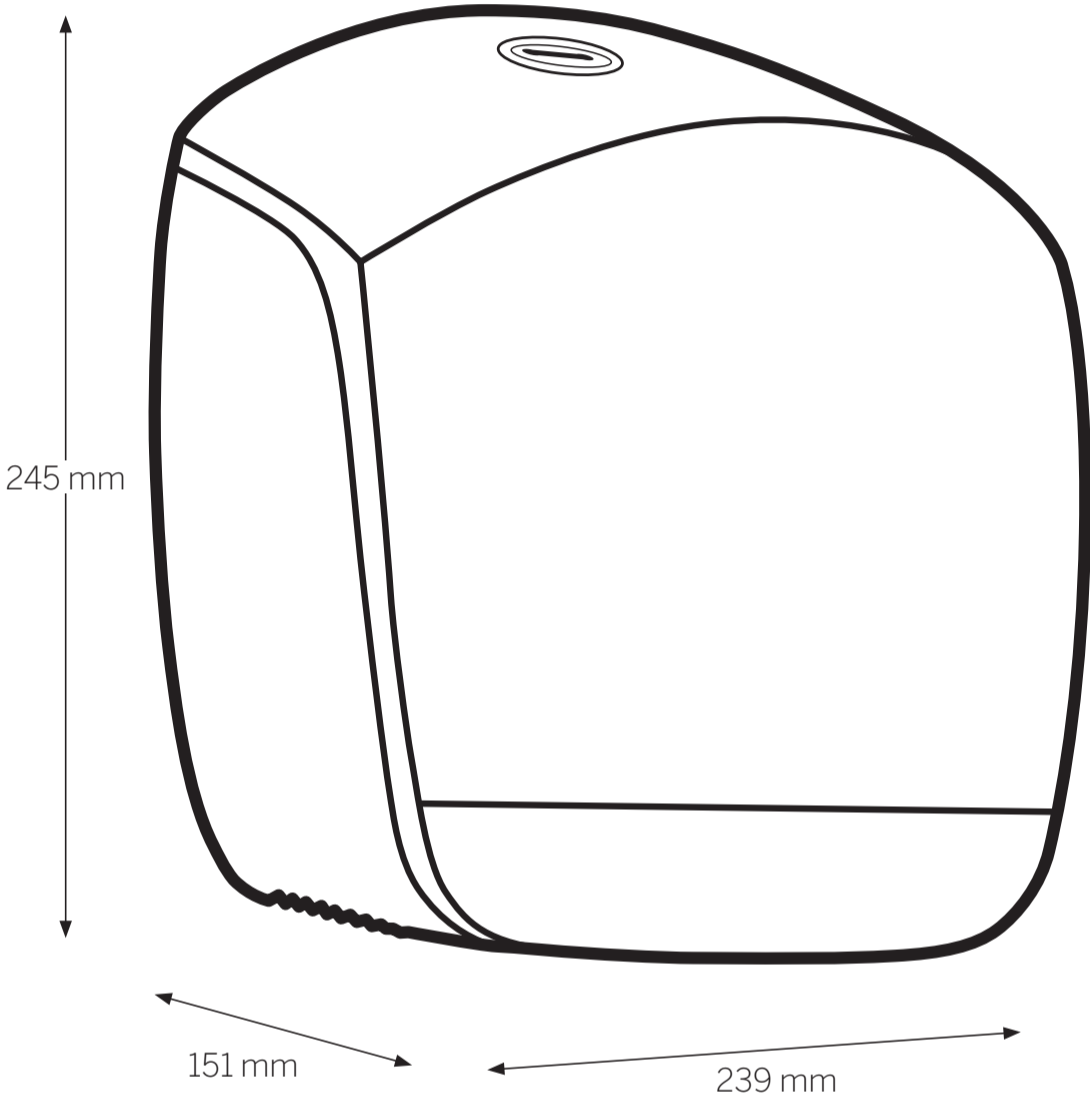

# 82117, 82155

KATRIN Gigant S Dispenser

Open with key  
(Position – key needed and turn right)

Easy opening  
(Position – turn left with key once, then no key needed to open dispenser)

Push on top  
and pull cover  
to open