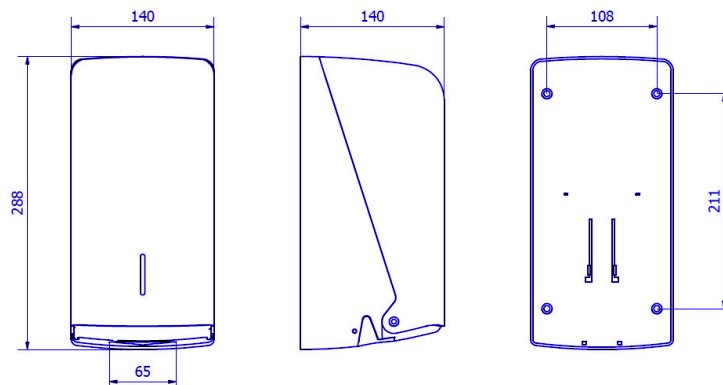

Capacity

- 400 toilet tissue wipes

Comments

- It complements the devices in the Azur range.

Parts and materials

- Cover and base: White ABS

Colour/Finish

- Base: White
- Cover: White

Dimensions (mm)

AH70000

Weight: 0.540 k

Dimensions with packaging

AH70000			
Height	Width	Depth	Weight
293 mm	145 mm	145 mm	0.625 k

Package

- 1 unit per package.
- 4 units per package.

Installation