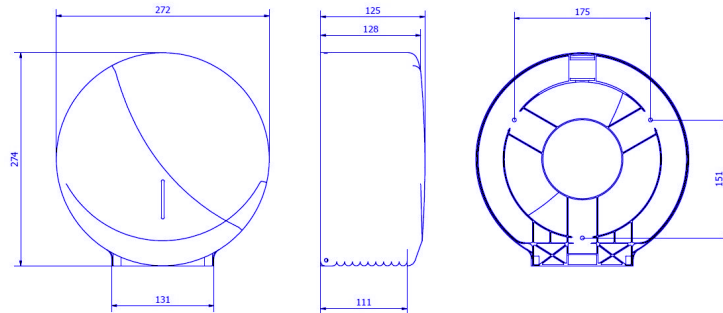

 **Dimensions (mm)**

AE25000/AE25500

Weight: 0.985 k

AE26000/AE26500

Weight: 1.305 k

 **Dimensions with packaging**

AE25000/AE25500			
Height	Width	Depth	Weight
285 mm	278 mm	140 mm	1.185 k

AE26000/AE26500			
Height	Width	Depth	Weight
325 mm	320 mm	150 mm	1.580 k