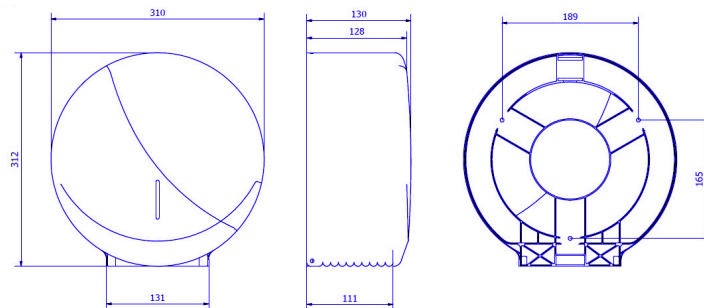

 **Dimensions (mm)**

AE25000/AE25500

Weight: 0.985 k

AE26000/AE26500

Weight: 1.305 k

 **Dimensions with packaging**

AE25000/AE25500			
Height	Width	Depth	Weight
285 mm	278 mm	140 mm	1.185 k

AE26000/AE26500			
Height	Width	Depth	Weight
325 mm	320 mm	150 mm	1.580 k